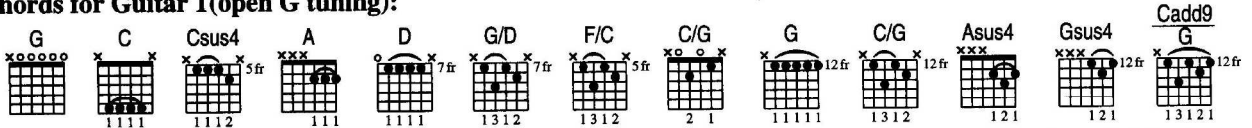

"HONKY TONK WOMEN"

As heard on **THROUGH THE PAST, DARKLY (BIG HITS VOL. 2)** (ABKCO)
 Words and Music by **Mick Jagger & Keith Richards** • Transcribed by **Andy Aledort**

Guitar 1 is in open G tuning (low to high): D G D G B D.
All other guitars are in standard tuning (low to high: E A D G B E).

chords for Guitar 1 (open G tuning):

Note: The tape speed was sped-up slightly during the mastering process; to play along with the recording, tune all strings slightly sharp.

A Intro (0:00)

Moderate Rock ♩ = 116

1 3 G

(cowbell and drums) Gtr. 1 (clean elec.) w/pick and fingers (repeat previous bar)

B 1st Verse (0:17)

I met a gin-soaked barroom queen in Memphis

7 full full

She tried to take me upstairs for a ride

11 full

27

Gr. 1

Gr. 2 (w/light dist.)
w/pick full

Gr. 3 (w/light dist.)
w/pick full

2nd Verse (1:06)

blues I laid a divorcee in New York City

Chords: G G C F/C C G A G

31